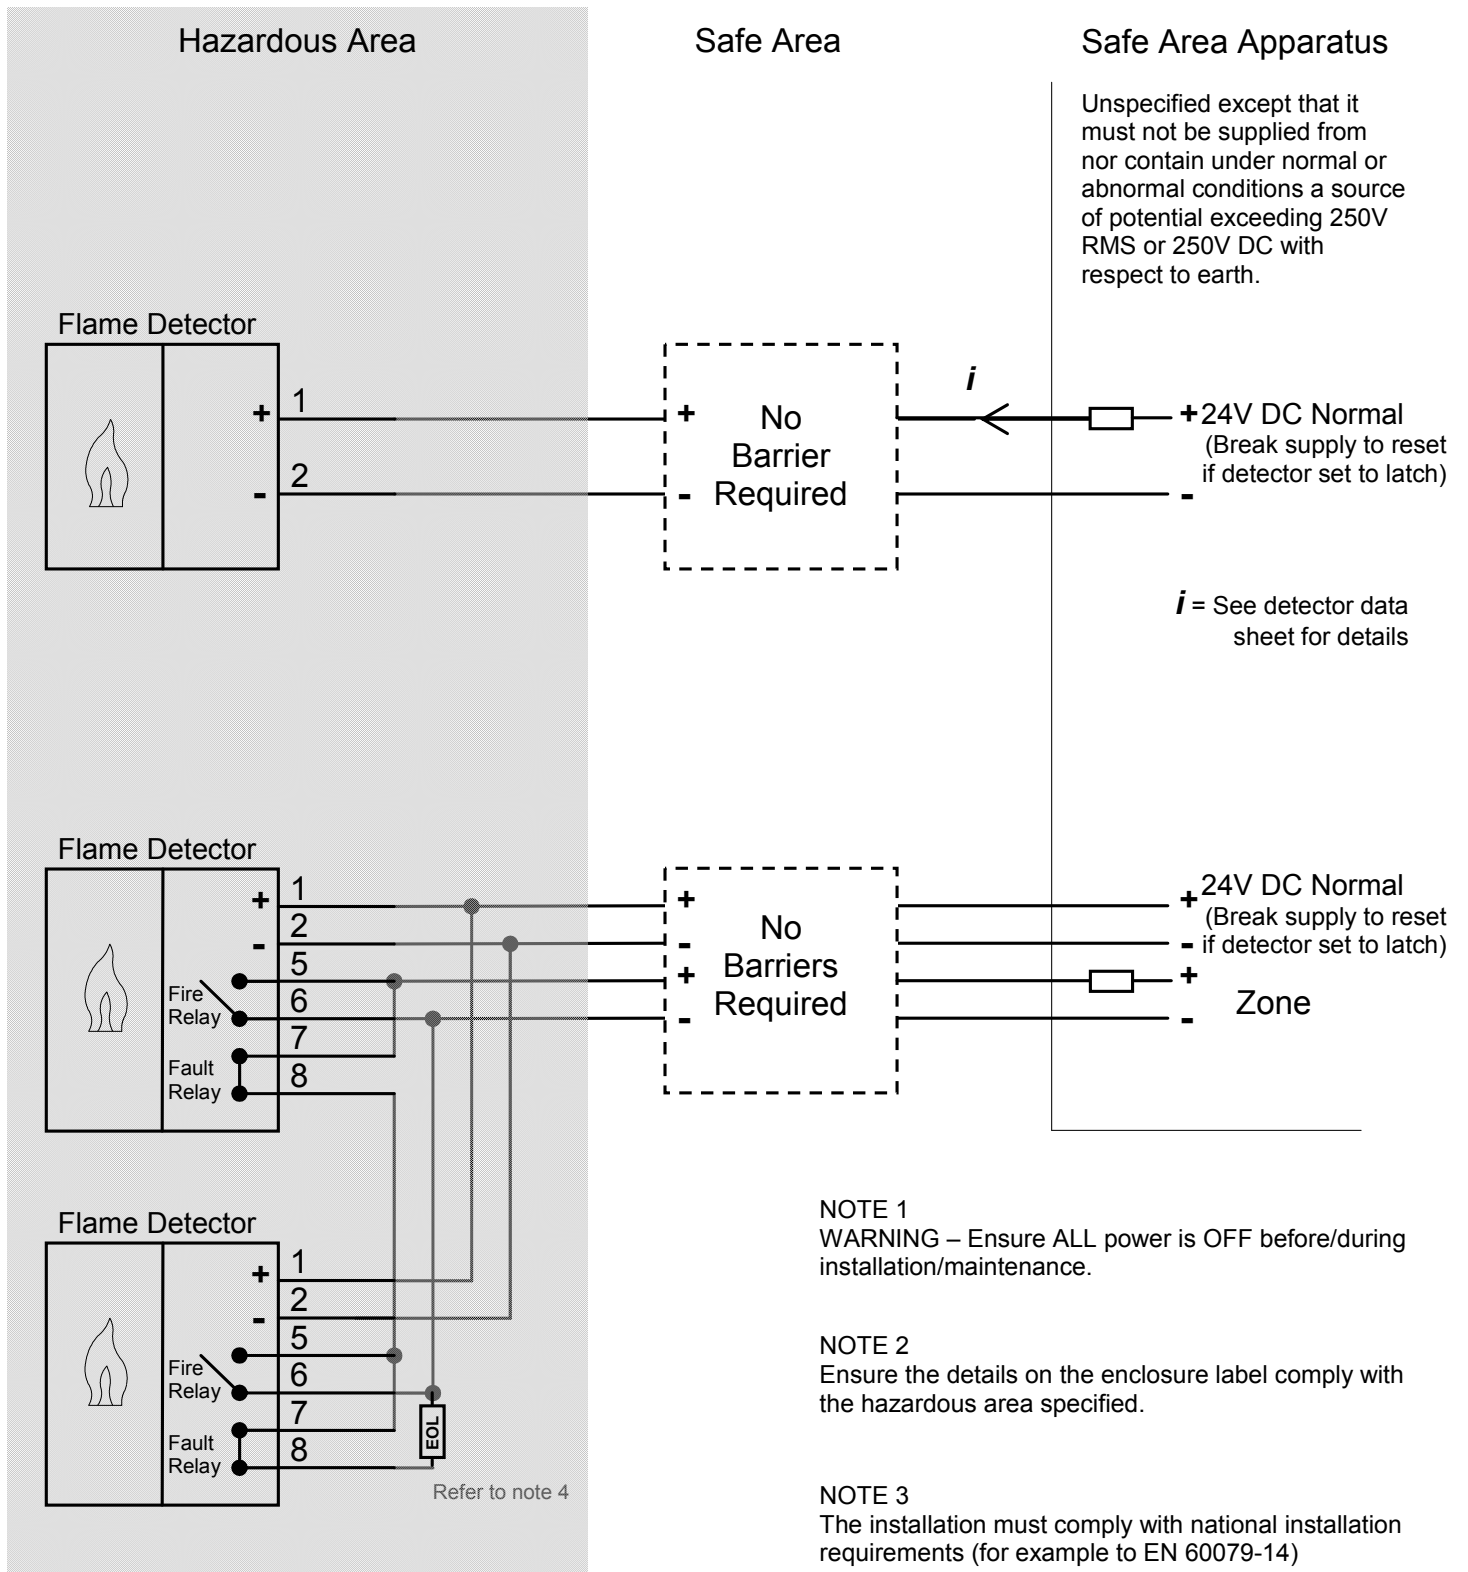

IR2 and IR3 Exd System Drawing

Intrinsically Safe System wiring with Remote Detector Test Option

Baseefa Certificate Related Drawing
No modifications permitted without the approval of the Technical Director

Talentum Developments Ltd
www.Talentum.co.uk

Title: - 016XXX Series I.S. System Drawing

Rev: A Drawn by: J.A.B. Checked by: J.P. 17/04/08

Drawing number: A4/1468/07 Sheet 2 of 2